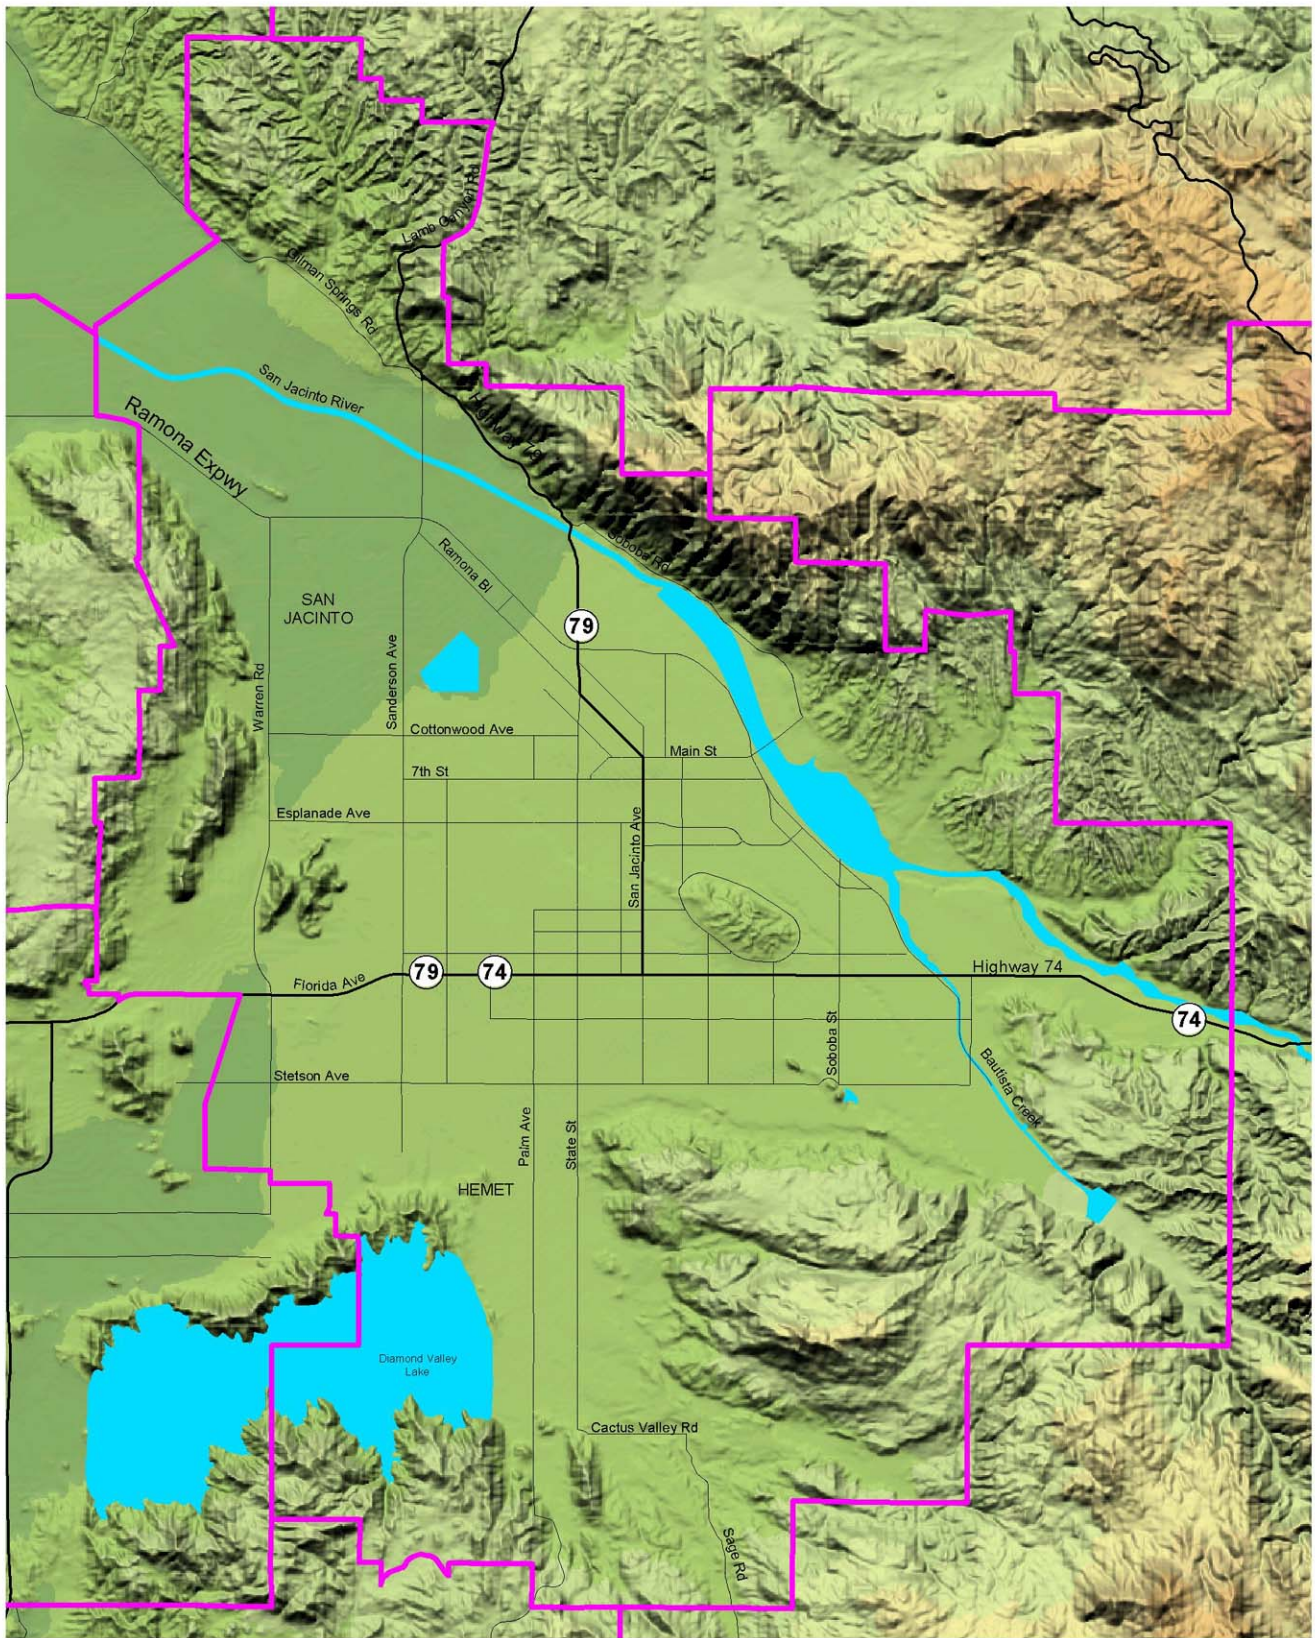

City of San Jacinto

San Jacinto is the oldest incorporated city in Riverside County, founded on April 9, 1888. The City encompasses an area of approximately 27 square miles and had a population of 23,779 as of 2000.

County of Riverside General Plan - *Hearing Draft*

San Jacinto Valley Area Plan

This page intentionally left blank.

Figure 2

County of Riverside General Plan - *Hearing Draft*

San Jacinto Valley Area Plan

This page intentionally left blank.